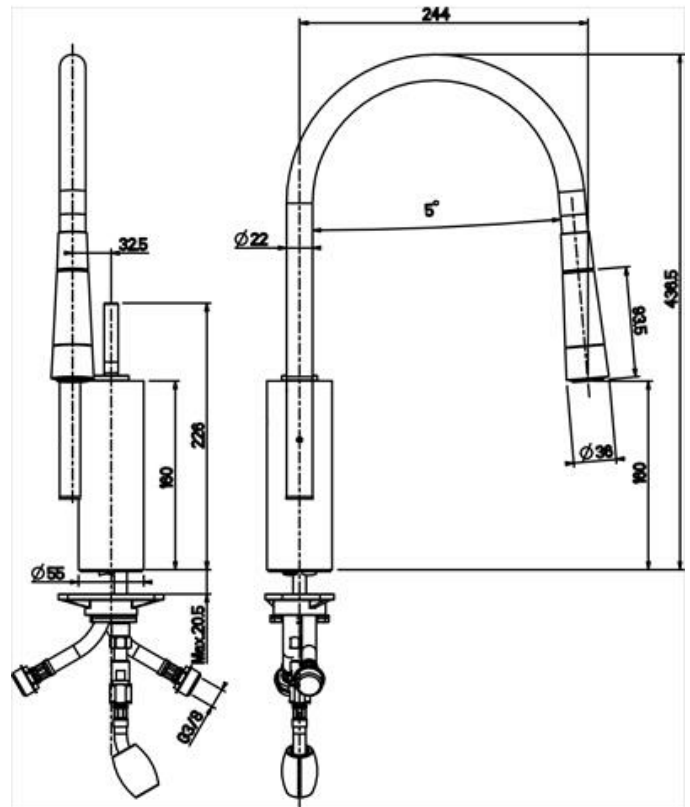

SINK MIXERS

IN7962

High rise sink mixer with pull out 2 sprays

AQUA CONCEPTS

10/46 SMITH ST, SOUTHPORT, QLD 4215 PH: 07 5503 0855 FAX: 07 5503 0877

SPECIALISED PROJECT SERVICES

PH: 02 9417 0599 FAX: 02 9417 0755