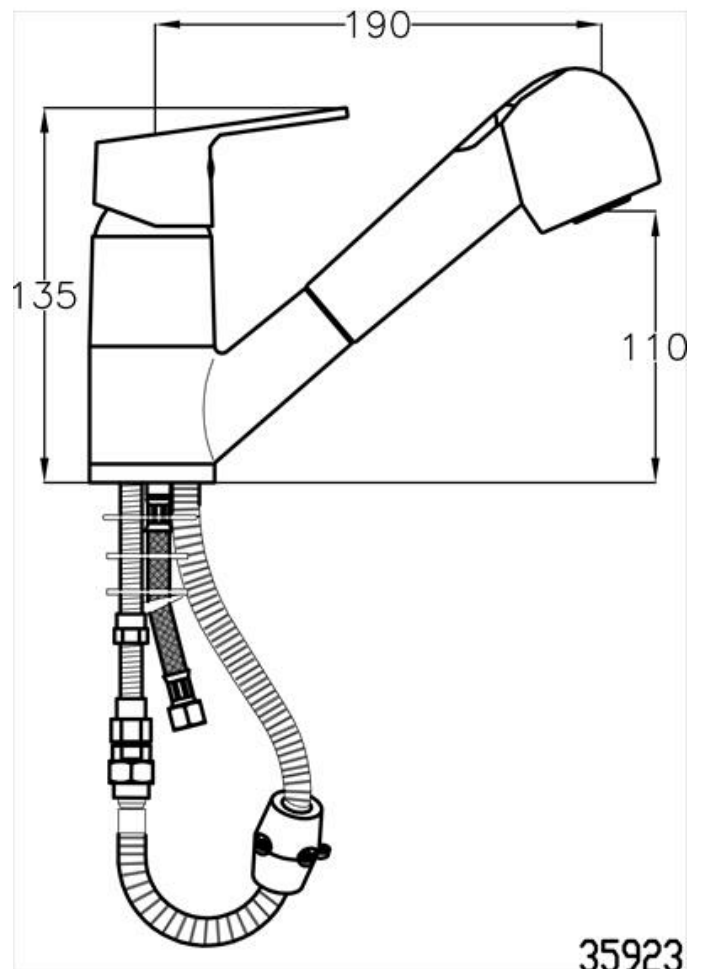

SINK MIXERS

LU35923

Lume Pull Out Sink Mixer

AQUA CONCEPTS
10/46 SMITH ST, SOUTHPORT, QLD, 4215 PH: 07 5503 0855 FAX: 07 5503 0877
SPECIALISED PROJECT SERVICES
PH: 02 9417 0599 FAX: 02 9417 0755