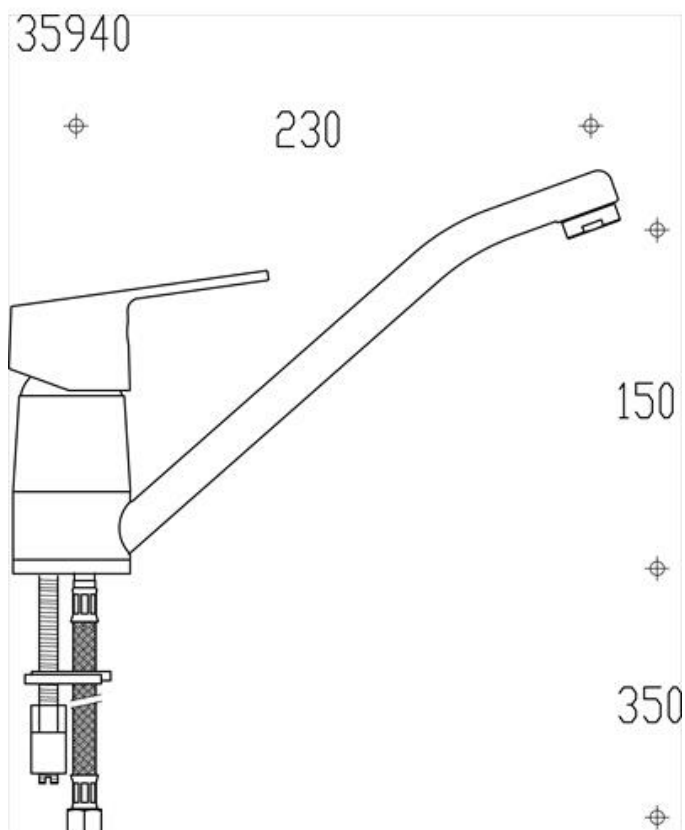

## SINK MIXERS

LU35940

Lume Sink Mixer

AQUA CONCEPTS  
10/46 SMITH ST, SOUTHPORT, QLD, 4215 PH: 07 5503 0855 FAX: 07 5503 0877  
SPECIALISED PROJECT SERVICES  
PH: 02 9417 0599 FAX: 02 9417 0755