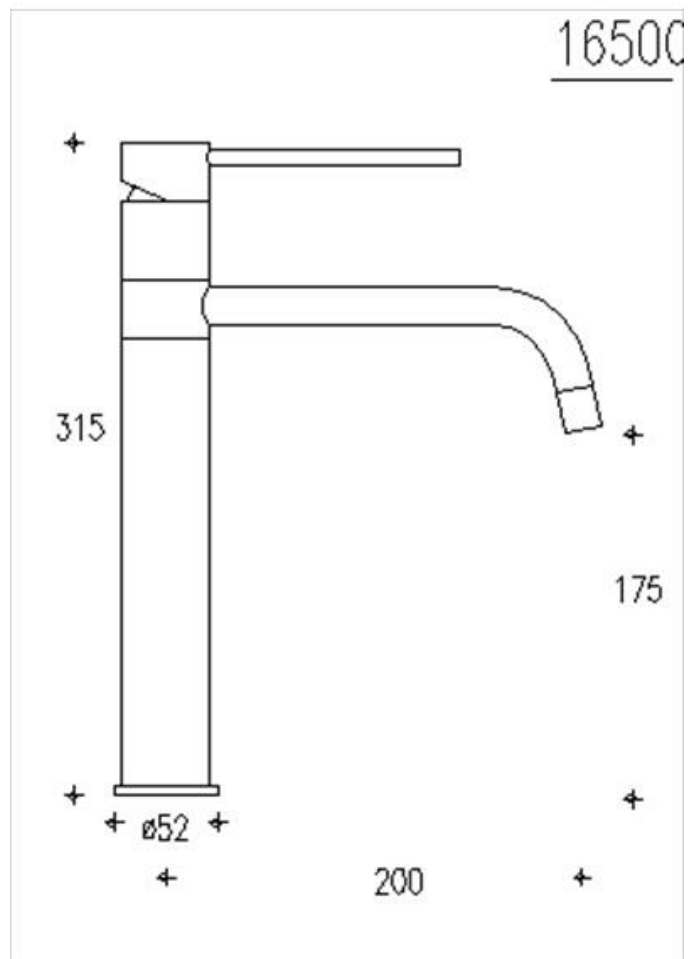

SINK MIXERS

PR16500
Proteus Sink Mixer

AQUA CONCEPTS
10/46 SMITH ST, SOUTHPORT, QLD, 4215 PH: 07 5503 0855 FAX: 07 5503 0877
SPECIALISED PROJECT SERVICES
PH: 02 9417 0599 FAX: 02 9417 0755