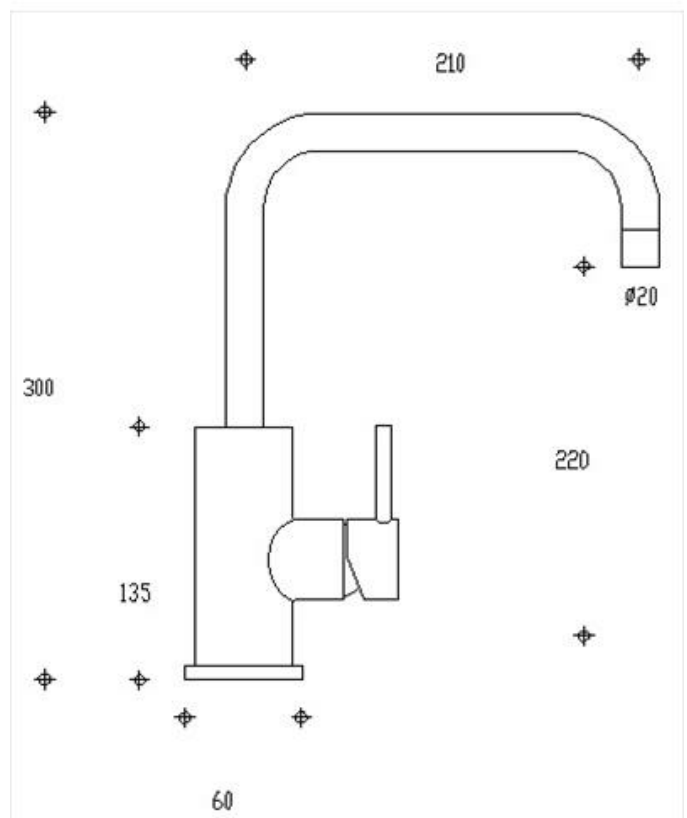

SINK MIXERS

PR16950

Proteus Square Gooseneck Sink Mixer

AQUA CONCEPTS
10/46 SMITH ST, SOUTHPORT, QLD, 4215 PH: 07 5503 0855 FAX: 07 5503 0877
SPECIALISED PROJECT SERVICES
PH: 02 9417 0599 FAX: 02 9417 0755