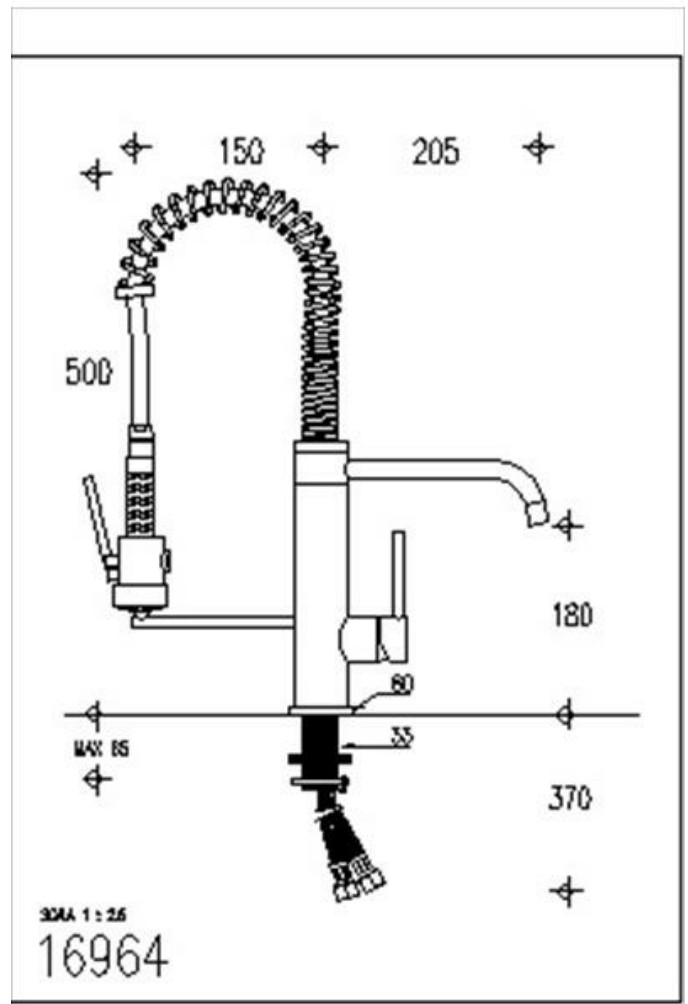

## SINK MIXERS

PR16964

Proteus Single Lever Sink Mixer With  
Adjustable Spout And Industrial Shower

AQUA CONCEPTS  
10/46 SMITH ST, SOUTHPORT, QLD, 4215 PH: 07 5503 0855 FAX: 07 5503 0877  
SPECIALISED PROJECT SERVICES  
PH: 02 9417 0599 FAX: 02 9417 0755