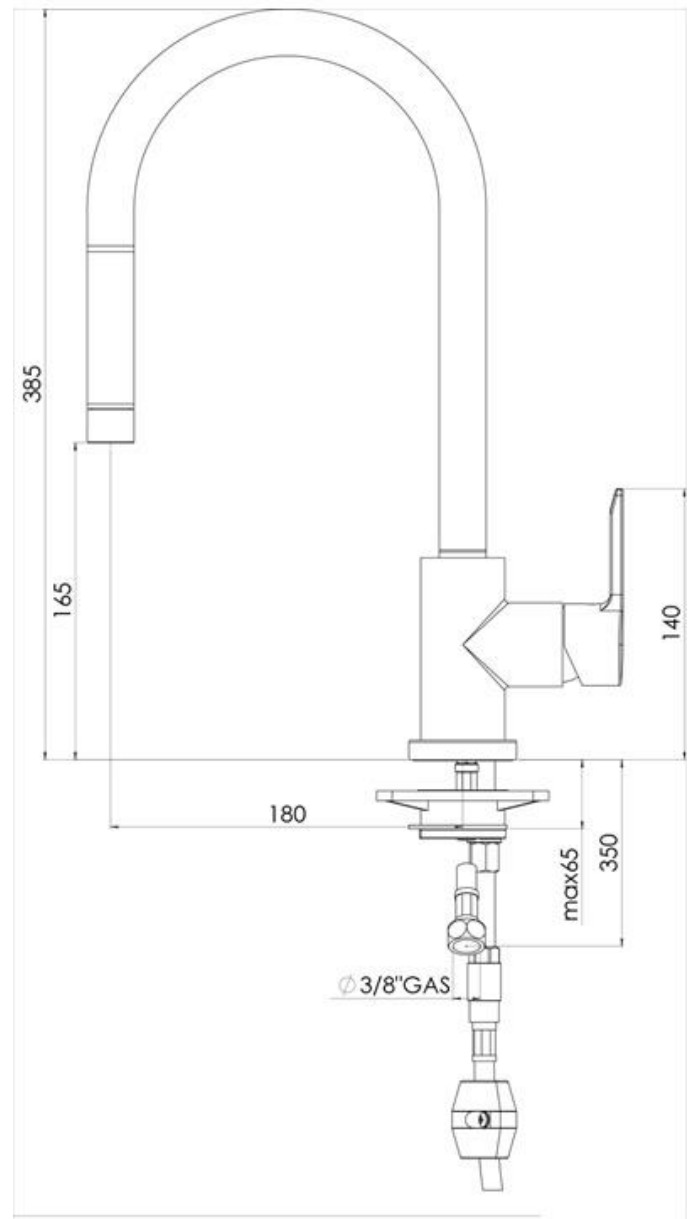

SINK MIXERS

ST1960

Strada Pull Out Sink Mixer

AQUA CONCEPTS

10/46 SMITH ST, SOUTHPORT, QLD 4215 PH: 07 5503 0855 FAX: 07 5503 0877

SPECIALISED PROJECT SERVICES

216/354 EASTERN VALLEY WAY, CHATSWOOD EAST, NSW, 2067