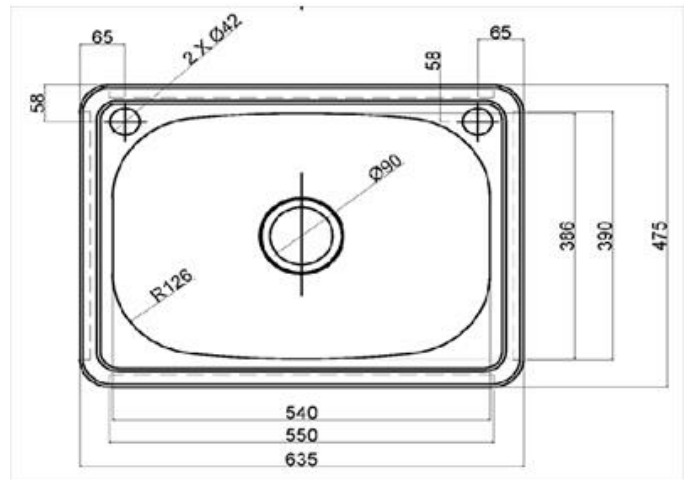

LAUNDRY

Q630
45 Litre Drop In Laundry Tub

AQUA CONCEPTS
10/46 SMITH ST, SOUTHPORT, QLD, 4215 PH: 07 5503 0855 FAX: 07 5503 0877
SPECIALISED PROJECT SERVICES
216/354 EASTERN VALLEY WAY, CHATSWOOD, NSW, 2067
PH: 02 9417 0599 FAX: 02 9417 0755