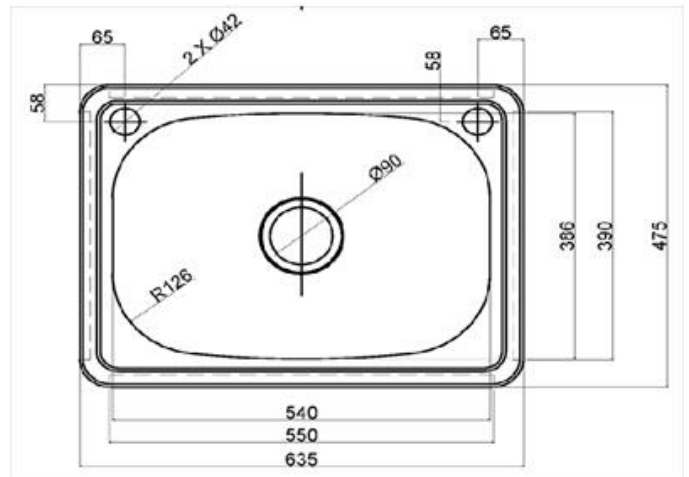

## LAUNDRY

Q630  
45 Litre Drop In Laundry Tub

AQUA CONCEPTS  
10/46 SMITH ST, SOUTHPORT, QLD, 4215 PH: 07 5503 0855 FAX: 07 5503 0877  
SPECIALISED PROJECT SERVICES  
216/354 EASTERN VALLEY WAY, CHATSWOOD, NSW, 2067  
PH: 02 9417 0599 FAX: 02 9417 0755