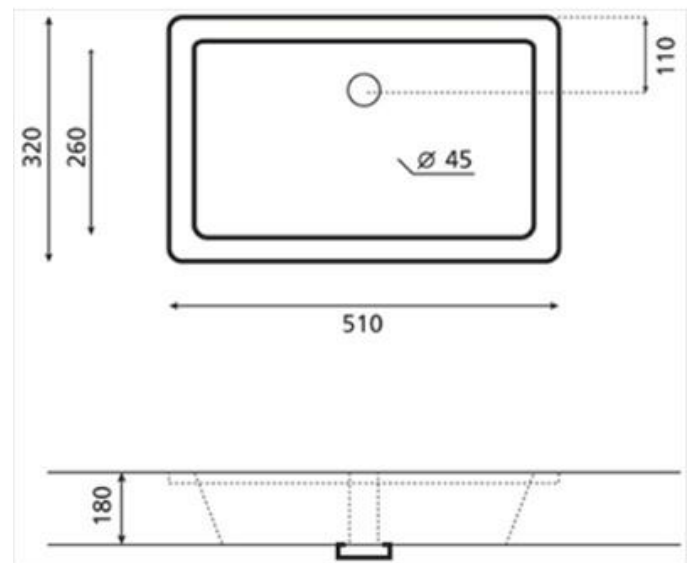

AQUA LINEA

AL0051B

Torino Under Counter Basin

AQUA CONCEPTS

10/46 SMITH ST, SOUTHPORT, QLD 4215 PH: 07 5503 0855 FAX: 07 5503 0877

SPECIALISED PROJECT SERVICES

216/354 EASTERN VALLEY WAY, CHATSWOOD EAST, NSW, 2067