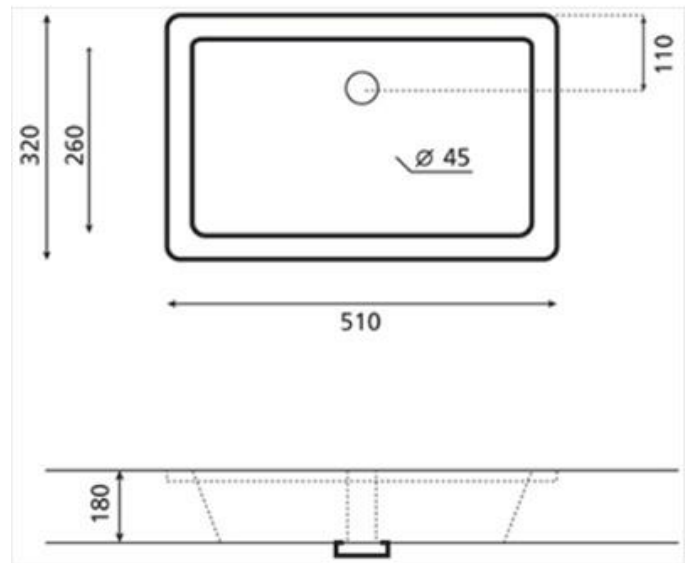

## AQUA LINEA

AL0051B

Torino Under Counter Basin