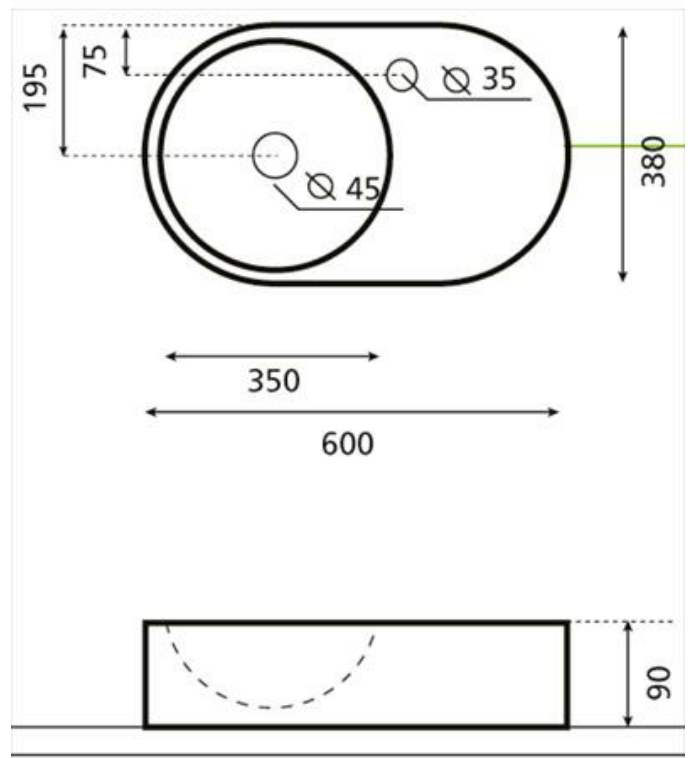

AQUA LINEA

AL0065B

Funky Above Counter Basin

AQUA CONCEPTS

10/46 SMITH ST, SOUTHPORT, QLD 4215 PH: 07 5503 0855 FAX: 07 5503 0877

SPECIALISED PROJECT SERVICES

216/354 EASTERN VALLEY WAY, CHATSWOOD EAST, NSW, 2067