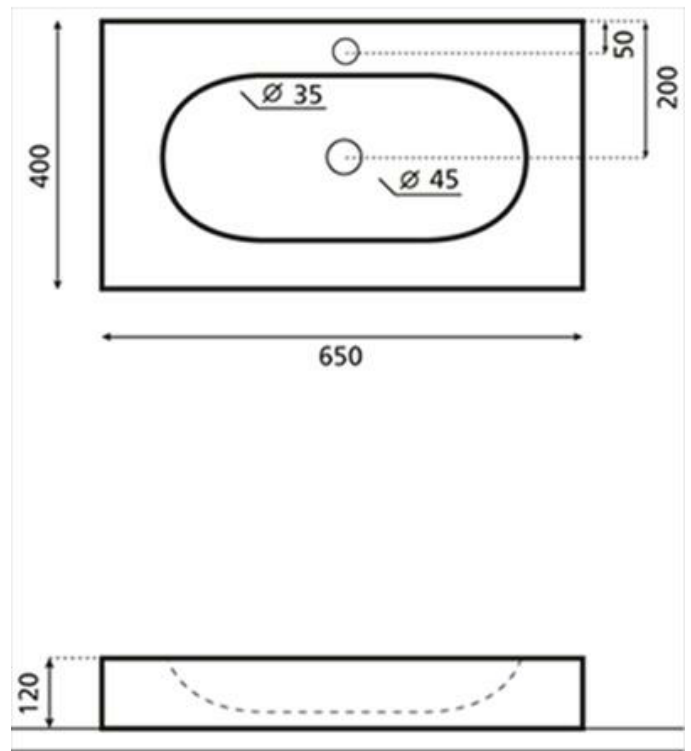

AQUA LINEA

AL0078

Ice Cream Above Counter Basin

AQUA CONCEPTS

10/46 SMITH ST, SOUTHPORT, QLD 4215 PH: 07 5503 0855 FAX: 07 5503 0877

SPECIALISED PROJECT SERVICES

216/354 EASTERN VALLEY WAY, CHATSWOOD EAST, NSW, 2067