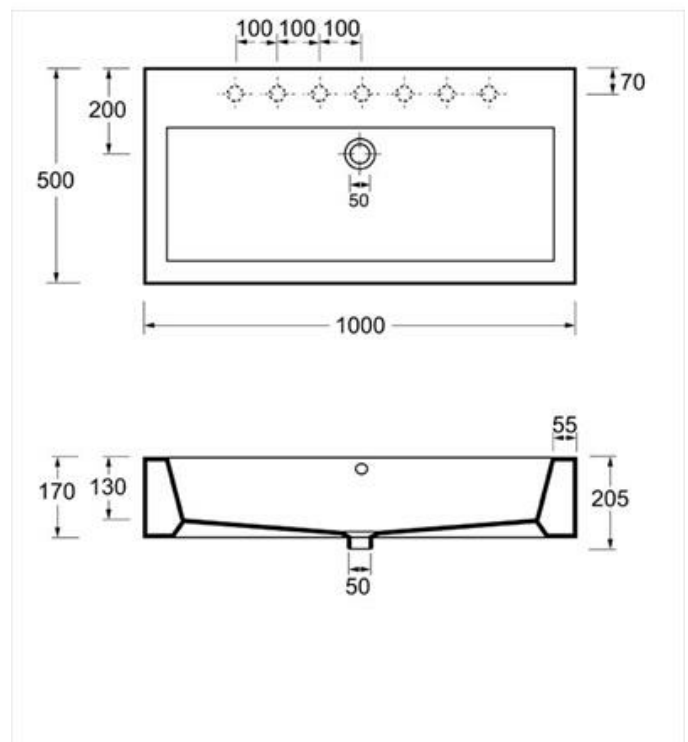

ABOVE COUNTER BASIN

Q100B1

Biquadro Above Counter or Wall Hung
Basin

AQUA CONCEPTS

10/46 SMITH ST, SOUTHPORT, QLD 4215 PH: 07 5503 0855 FAX: 07 5503 0877

SPECIALISED PROJECT SERVICES

216/354 EASTERN VALLEY WAY, CHATSWOOD EAST, NSW, 2067