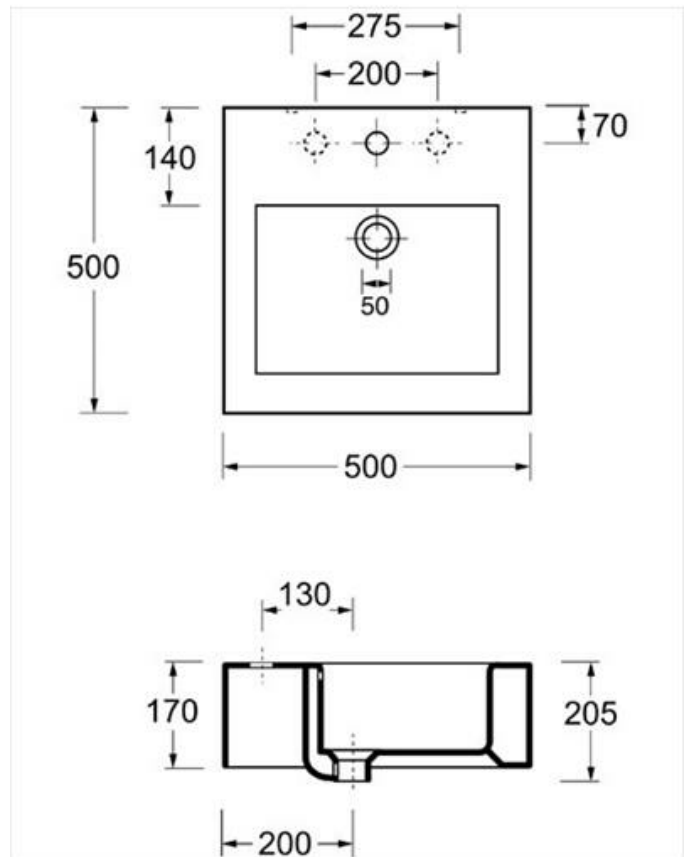

ABOVE COUNTER BASIN

Q50B1

Quadro Above Counter Basin

AQUA CONCEPTS

10/46 SMITH ST, SOUTHPORT, QLD 4215 PH: 07 5503 0855 FAX: 07 5503 0877

SPECIALISED PROJECT SERVICES

216/354 EASTERN VALLEY WAY, CHATSWOOD EAST, NSW, 2067