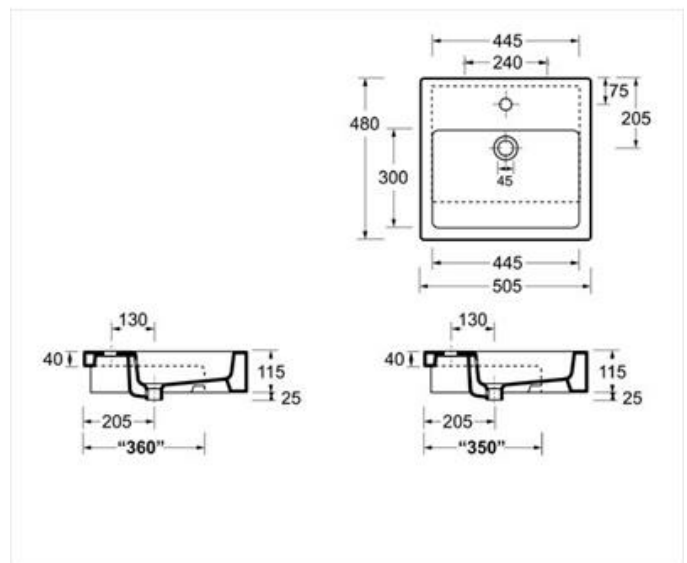

SEMI RECESSED BASIN

QS50H1

Slimline Semi Recessed Basin

AQUA CONCEPTS

10/46 SMITH ST, SOUTHPORT, QLD 4215 PH: 07 5503 0855 FAX: 07 5503 0877

SPECIALISED PROJECT SERVICES

216/354 EASTERN VALLEY WAY, CHATSWOOD EAST, NSW, 2067