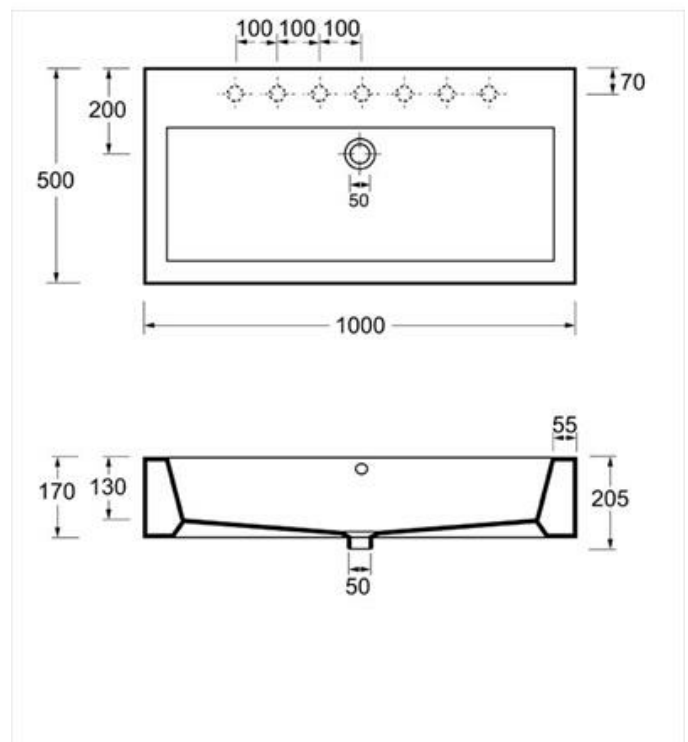

WALL HUNG BASIN

Q100B1

Biquadro Above Counter or Wall Hung
Basin

AQUA CONCEPTS

10/46 SMITH ST, SOUTHPORT, QLD 4215 PH: 07 5503 0855 FAX: 07 5503 0877

SPECIALISED PROJECT SERVICES

216/354 EASTERN VALLEY WAY, CHATSWOOD EAST, NSW, 2067