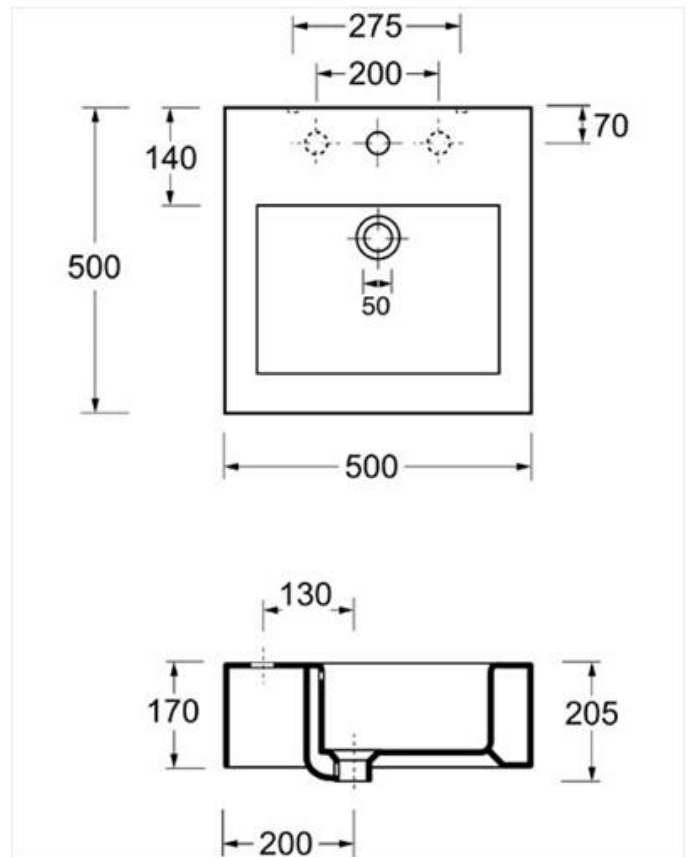

WALL HUNG BASIN

Q50B1

Quadro Above Counter Basin

AQUA CONCEPTS

10/46 SMITH ST, SOUTHPORT, QLD 4215 PH: 07 5503 0855 FAX: 07 5503 0877

SPECIALISED PROJECT SERVICES

216/354 EASTERN VALLEY WAY, CHATSWOOD EAST, NSW, 2067