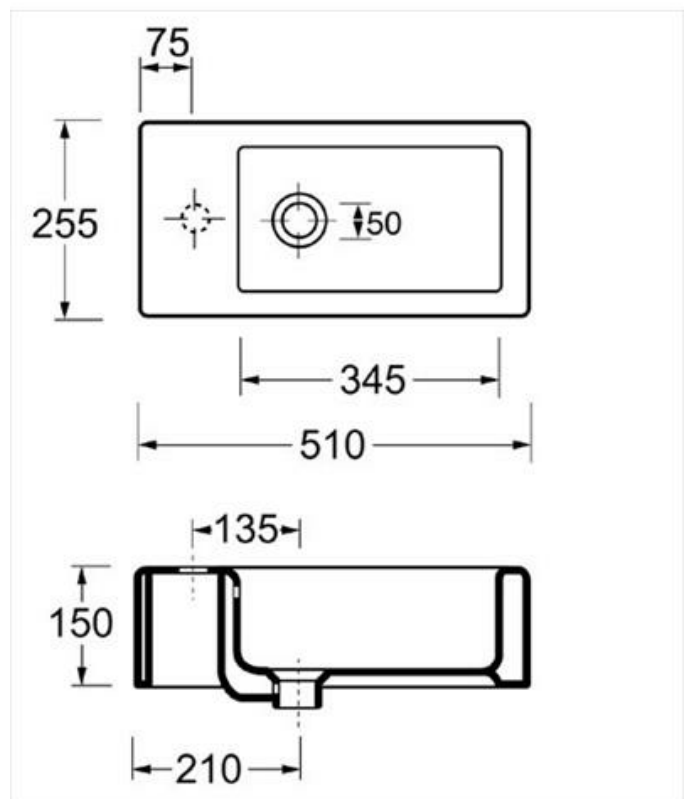

## WALL HUNG BASIN

QM50B1

Quadro Mini Wall Hung Basin