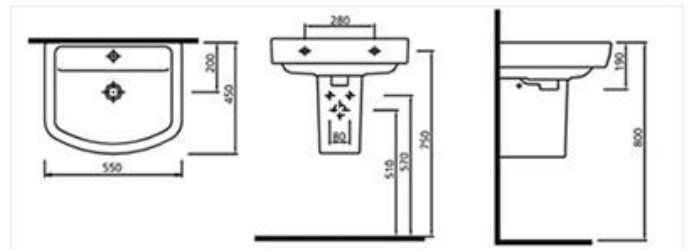

ABOVE COUNTER BASIN

KB22104

Basics 55cm Above Counter or Wall Hung
Basin

AQUA CONCEPTS

10/46 SMITH ST, SOUTHPORT, QLD, 4215 PH: 07 5503 0855 FAX: 07 5503 0877

SPECIALISED PROJECT SERVICES

216/354 EASTERN VALLEY WAY, CHATSWOOD, NSW, 2067