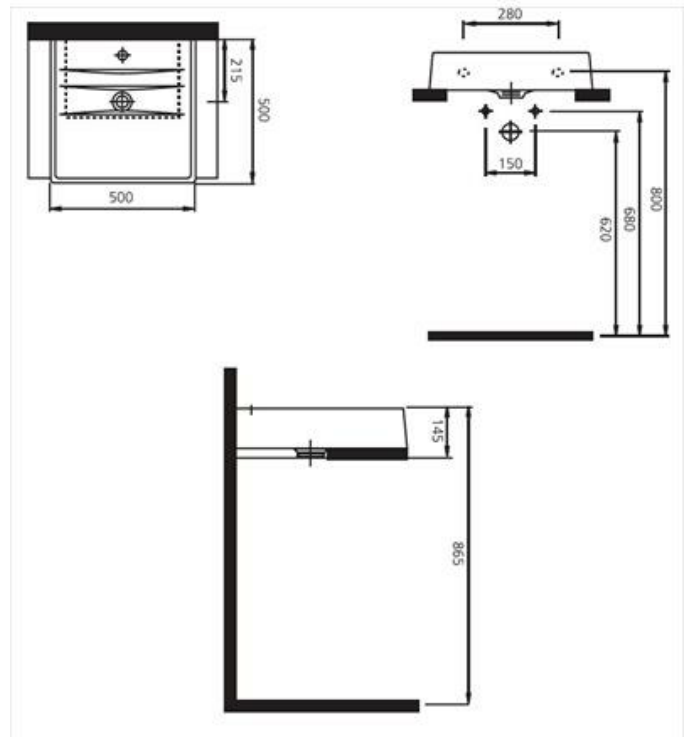

KALE

ABOVE COUNTER BASIN

KF001

Flow Wash Basin 500X500

AQUA CONCEPTS

10/46 SMITH ST, SOUTHPORT, QLD, 4215 PH: 07 5503 0855 FAX: 07 5503 0877

SPECIALISED PROJECT SERVICES

216/354 EASTERN VALLEY WAY, CHATSWOOD, NSW, 2067