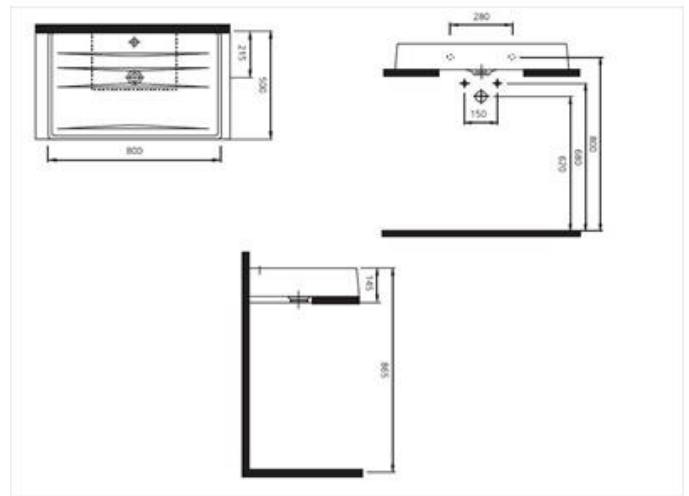

ABOVE COUNTER BASIN

KF002

Flow Wash Basin 800X500

AQUA CONCEPTS

10/46 SMITH ST, SOUTHPORT, QLD, 4215 PH: 07 5503 0855 FAX: 07 5503 0877

SPECIALISED PROJECT SERVICES

216/354 EASTERN VALLEY WAY, CHATSWOOD, NSW, 2067