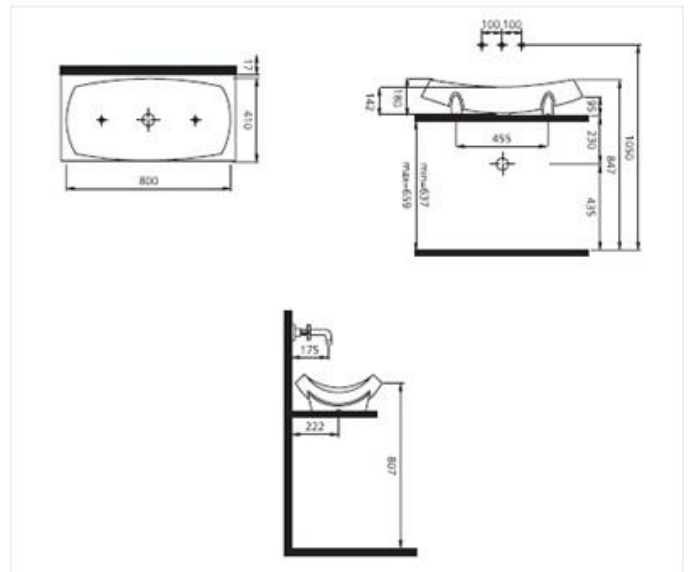

## ABOVE COUNTER BASIN

KZ001

Zen Above Counter Basin

AQUA CONCEPTS

10/46 SMITH ST, SOUTHPORT, QLD, 4215 PH: 07 5503 0855 FAX: 07 5503 0877

SPECIALISED PROJECT SERVICES

216/354 EASTERN VALLEY WAY, CHATSWOOD, NSW, 2067