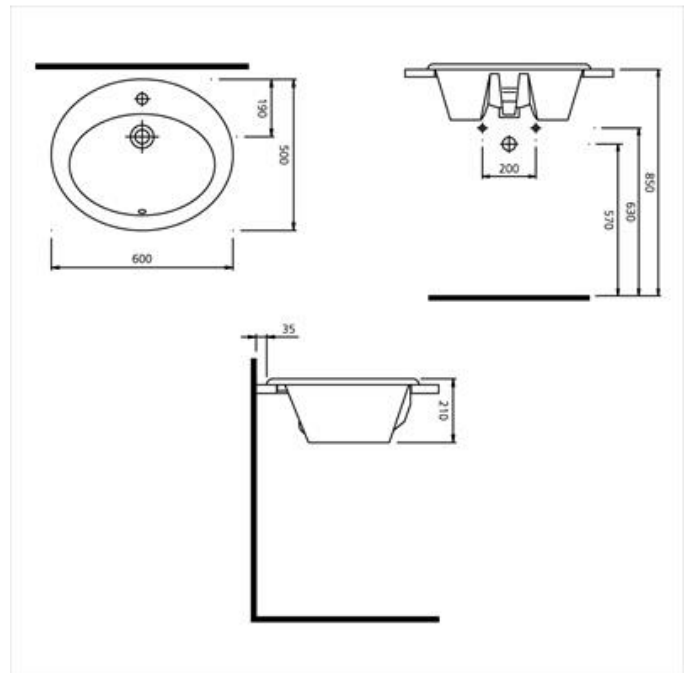

KALE

DROP IN BASIN

KP91601

Drop In Basin 60Cm

AQUA CONCEPTS
10/46 SMITH ST, SOUTHPORT, QLD, 4215 PH: 07 5503 0855 FAX: 07 5503 0877
SPECIALISED PROJECT SERVICES
216/354 EASTERN VALLEY WAY, CHATSWOOD, NSW, 2067
PH: 02 9417 0599 FAX: 02 9417 0755