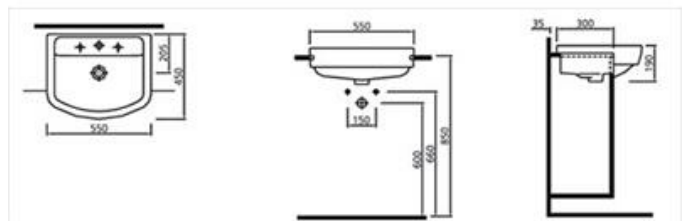

## SEMI RECESSED BASIN

KB22150

Basics 55cm Semi Recessed Basin

AQUA CONCEPTS  
10/46 SMITH ST, SOUTHPORT, QLD, 4215 PH: 07 5503 0855 FAX: 07 5503 0877  
SPECIALISED PROJECT SERVICES  
216/354 EASTERN VALLEY WAY, CHATSWOOD, NSW, 2067  
PH: 02 9417 0599 FAX: 02 9417 0755