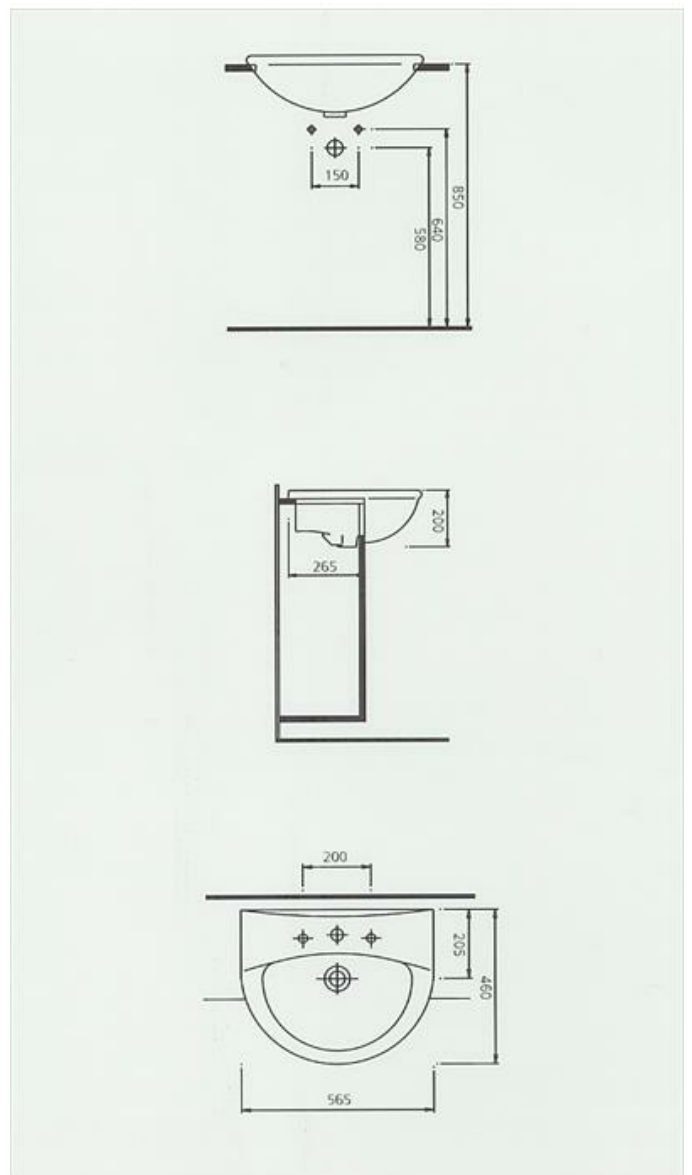

SEMI RECESSED BASIN

KS61501

Saros Semi Recessed Basin

AQUA CONCEPTS
10/46 SMITH ST, SOUTHPORT, QLD, 4215 PH: 07 5503 0855 FAX: 07 5503 0877
SPECIALISED PROJECT SERVICES
216/354 EASTERN VALLEY WAY, CHATSWOOD, NSW, 2067
PH: 02 9417 0599 FAX: 02 9417 0755