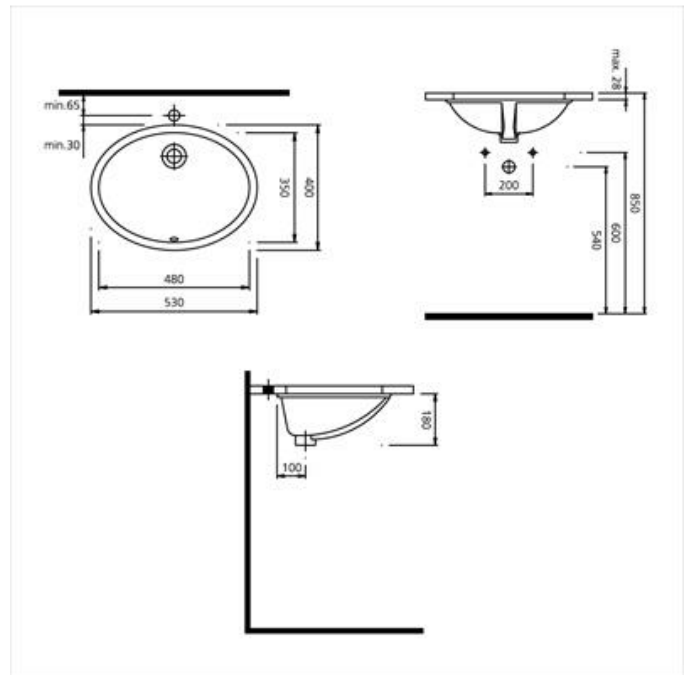

KALE

UNDERCOUNTER BASIN

KP91700

Undercounter Basin 53Cm

AQUA CONCEPTS

10/46 SMITH ST, SOUTHPORT, QLD, 4215 PH: 07 5503 0855 FAX: 07 5503 0877

SPECIALISED PROJECT SERVICES

216/354 EASTERN VALLEY WAY, CHATSWOOD, NSW, 2067