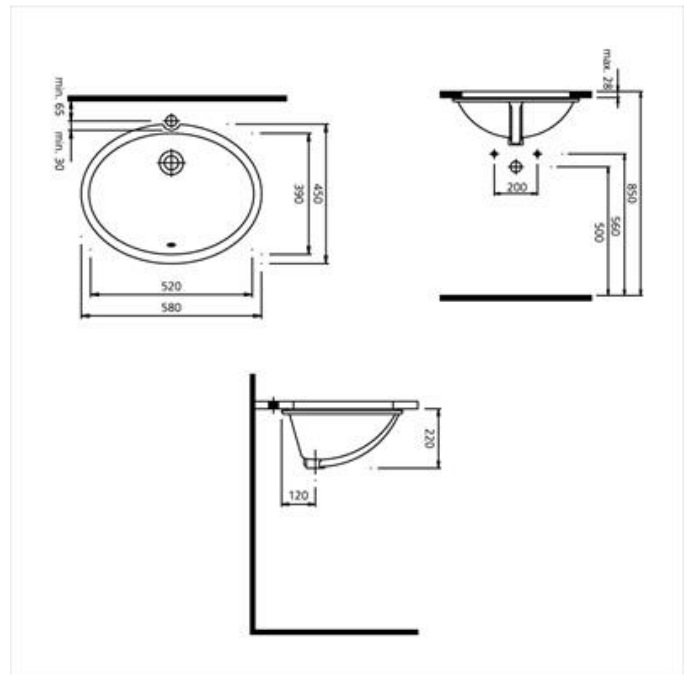

## UNDERCOUNTER BASIN

KP91730

Undercounter Basin 58Cm

AQUA CONCEPTS  
10/46 SMITH ST, SOUTHPORT, QLD, 4215 PH: 07 5503 0855 FAX: 07 5503 0877  
SPECIALISED PROJECT SERVICES  
216/354 EASTERN VALLEY WAY, CHATSWOOD, NSW, 2067  
PH: 02 9417 0599 FAX: 02 9417 0755