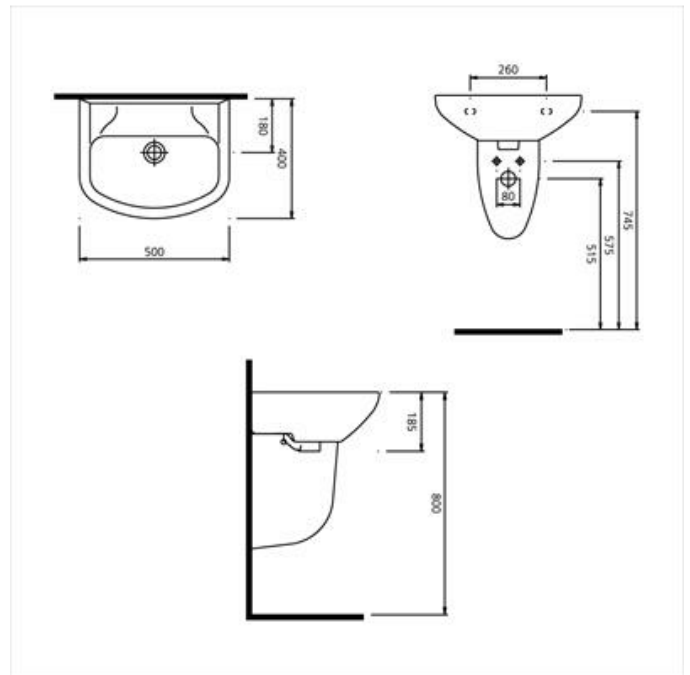

KALE

WALL HUNG BASIN

KP91911

50Cm Wall Basin

AQUA CONCEPTS

10/46 SMITH ST, SOUTHPORT, QLD, 4215 PH: 07 5503 0855 FAX: 07 5503 0877

SPECIALISED PROJECT SERVICES

216/354 EASTERN VALLEY WAY, CHATSWOOD, NSW, 2067