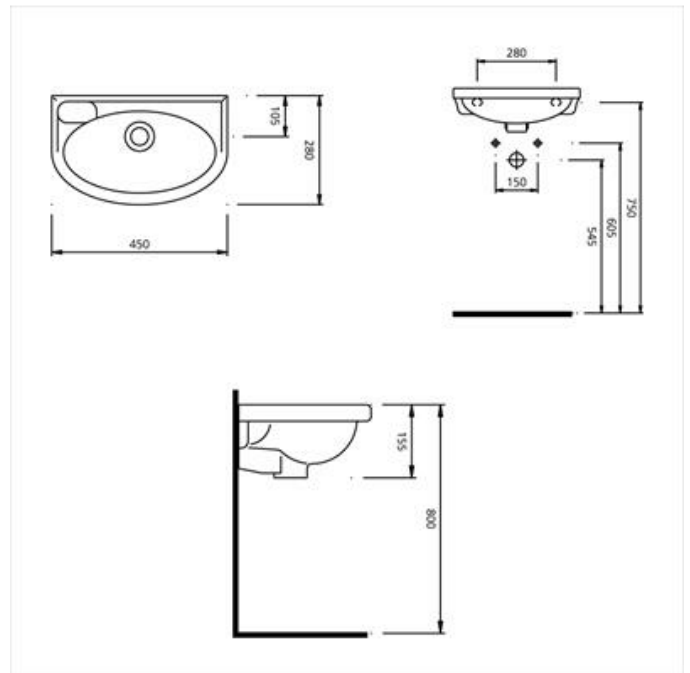

## WALL HUNG BASIN

KP91941

Wall Hung Basin 45Cm

AQUA CONCEPTS

10/46 SMITH ST, SOUTHPORT, QLD, 4215 PH: 07 5503 0855 FAX: 07 5503 0877

SPECIALISED PROJECT SERVICES

216/354 EASTERN VALLEY WAY, CHATSWOOD, NSW, 2067