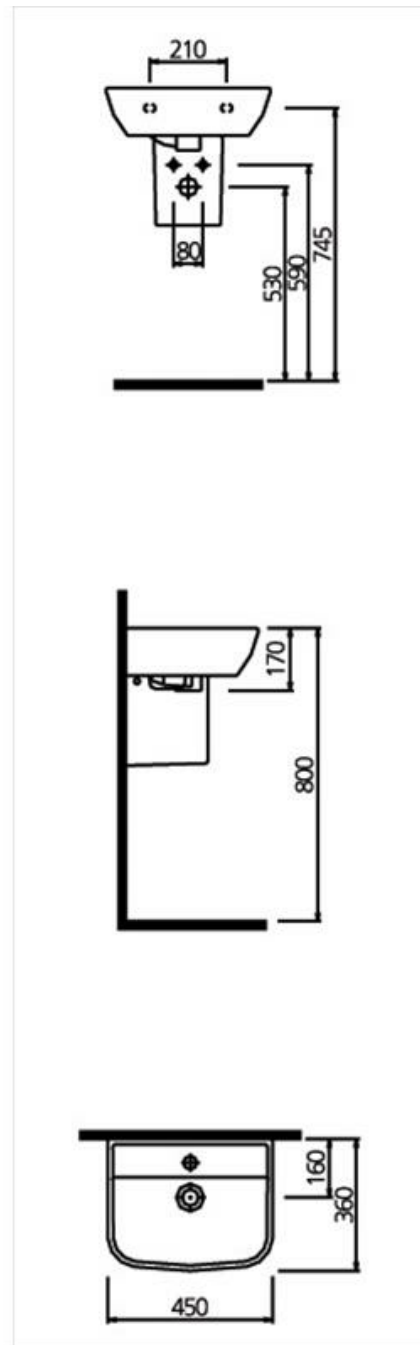

KALE

WALL HUNG BASIN

KQ11941

Quattro Wall Basin 45Cm

AQUA CONCEPTS

10/46 SMITH ST, SOUTHPORT, QLD, 4215 PH: 07 5503 0855 FAX: 07 5503 0877

SPECIALISED PROJECT SERVICES

216/354 EASTERN VALLEY WAY, CHATSWOOD, NSW, 2067