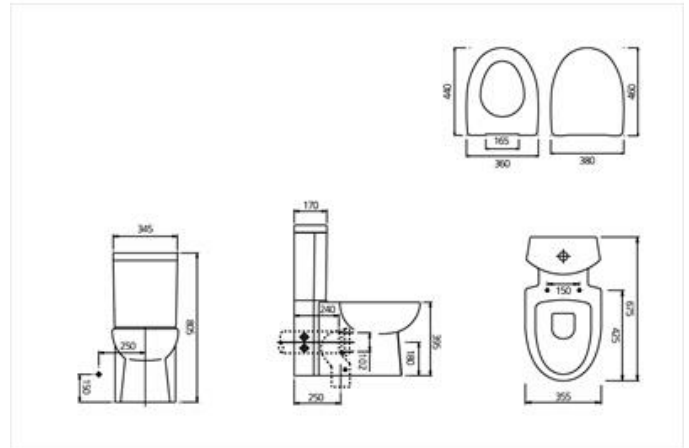

MILANO

KM73430

Kale Milano Back To Wall Toilet Suite

AQUA CONCEPTS
10/46 SMITH ST, SOUTHPORT, QLD, 4215 PH: 07 5503 0855 FAX: 07 5503 0877
SPECIALISED PROJECT SERVICES
216/354 EASTERN VALLEY WAY, CHATSWOOD, NSW, 2067
PH: 02 9417 0599 FAX: 02 9417 0755