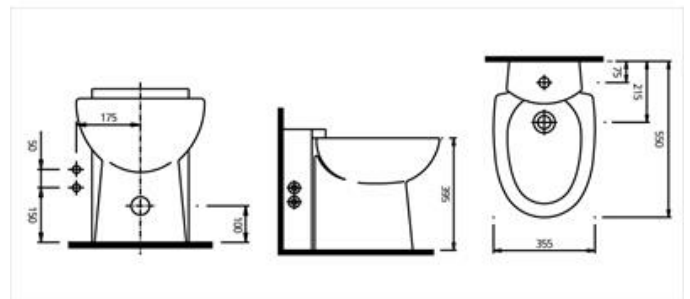

KALE

MILANO

KM73800

Kale Mondeo Bidet

AQUA CONCEPTS

10/46 SMITH ST, SOUTHPORT, QLD, 4215 PH: 07 5503 0855 FAX: 07 5503 0877

SPECIALISED PROJECT SERVICES

216/354 EASTERN VALLEY WAY, CHATSWOOD, NSW, 2067