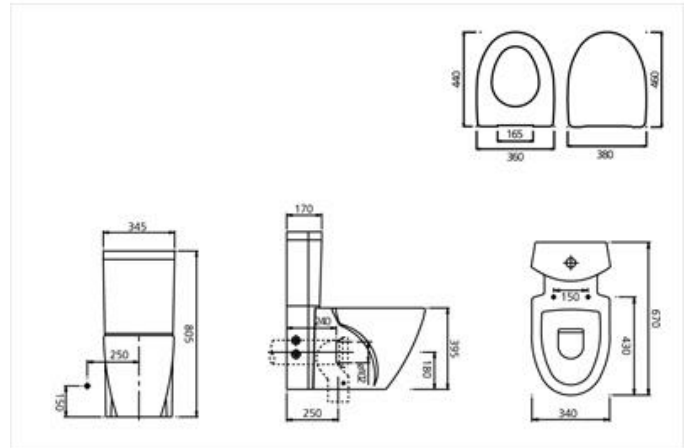

MONDEO

KM73530

Kale Mondeo Back To Wall WC Suite

AQUA CONCEPTS

10/46 SMITH ST, SOUTHPORT, QLD, 4215 PH: 07 5503 0855 FAX: 07 5503 0877

SPECIALISED PROJECT SERVICES

216/354 EASTERN VALLEY WAY, CHATSWOOD, NSW, 2067