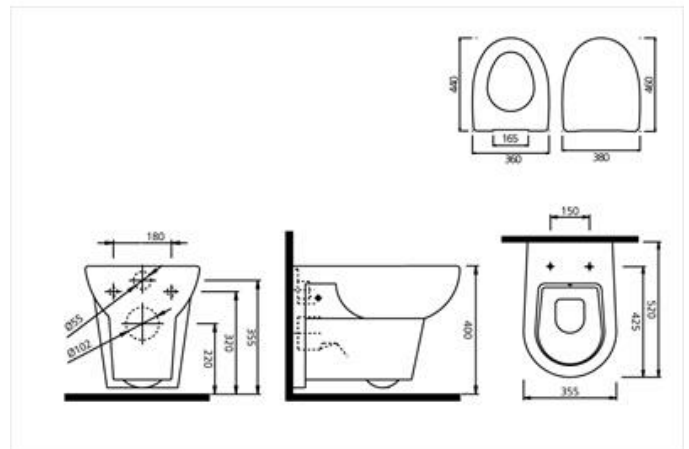

KALE

MONDEO

KM73630

Mondeo Wall Hung Pan

AQUA CONCEPTS

10/46 SMITH ST, SOUTHPORT, QLD, 4215 PH: 07 5503 0855 FAX: 07 5503 0877

SPECIALISED PROJECT SERVICES

216/354 EASTERN VALLEY WAY, CHATSWOOD, NSW, 2067