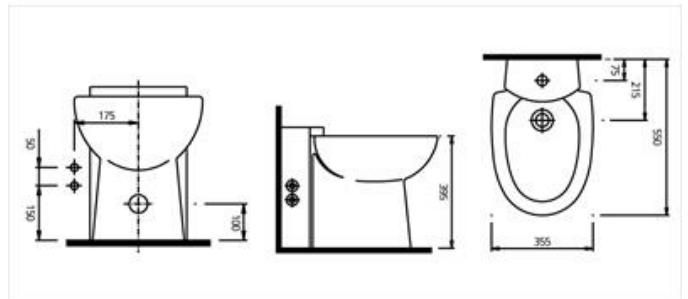

## MONDEO

KM73800

Kale Mondeo Bidet

AQUA CONCEPTS

10/46 SMITH ST, SOUTHPORT, QLD, 4215 PH: 07 5503 0855 FAX: 07 5503 0877

SPECIALISED PROJECT SERVICES

216/354 EASTERN VALLEY WAY, CHATSWOOD, NSW, 2067

PH: 02 9417 0599 FAX: 02 9417 0755