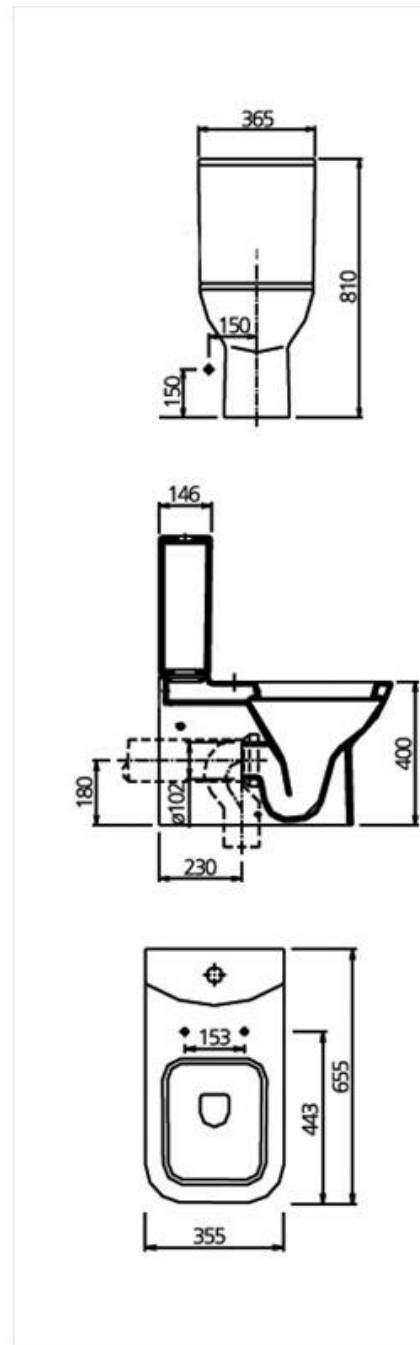

QUATTRO

KQ03430

Kale Quattro Back To Wall WC Suite

AQUA CONCEPTS

10/46 SMITH ST, SOUTHPORT, QLD, 4215 PH: 07 5503 0855 FAX: 07 5503 0877

SPECIALISED PROJECT SERVICES

216/354 EASTERN VALLEY WAY, CHATSWOOD, NSW, 2067