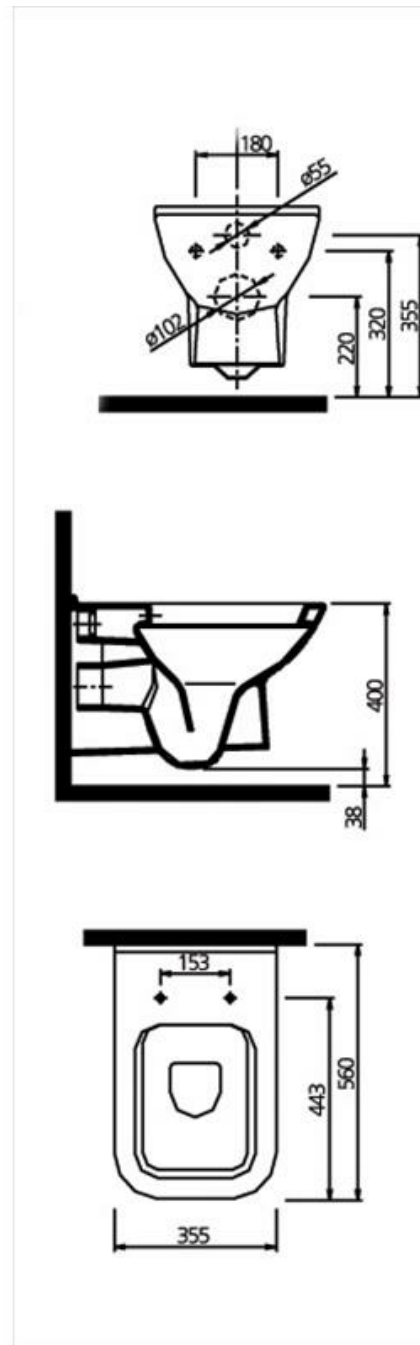

**KALE**

## QUATTRO

KQ03631

Quattro Wall Hung Pan

AQUA CONCEPTS

10/46 SMITH ST, SOUTHPORT, QLD, 4215 PH: 07 5503 0855 FAX: 07 5503 0877

SPECIALISED PROJECT SERVICES

216/354 EASTERN VALLEY WAY, CHATSWOOD, NSW, 2067

PH: 02 9417 0599 FAX: 02 9417 0755