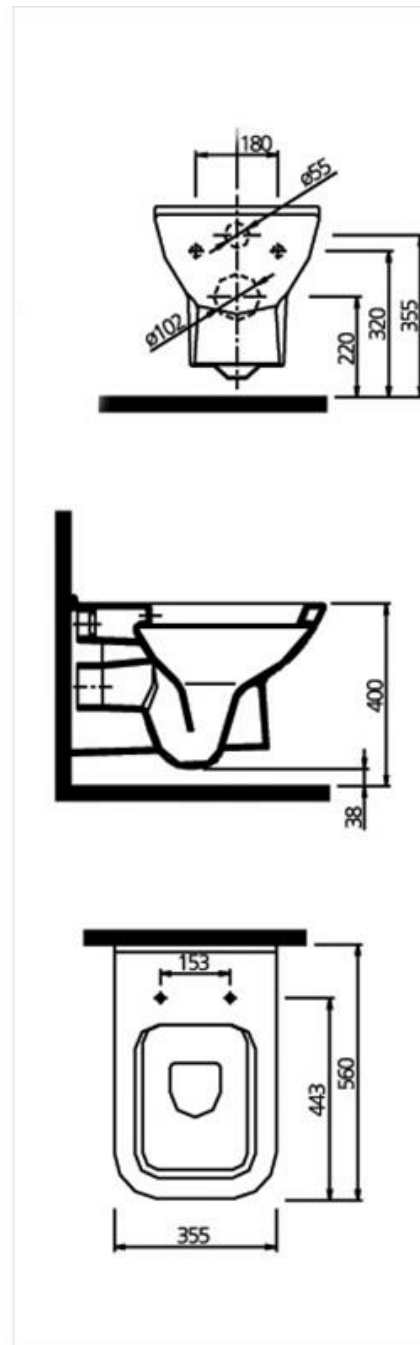

KALE

QUATTRO

KQ03631

Quattro Wall Hung Pan

AQUA CONCEPTS

10/46 SMITH ST, SOUTHPORT, QLD, 4215 PH: 07 5503 0855 FAX: 07 5503 0877

SPECIALISED PROJECT SERVICES

216/354 EASTERN VALLEY WAY, CHATSWOOD, NSW, 2067