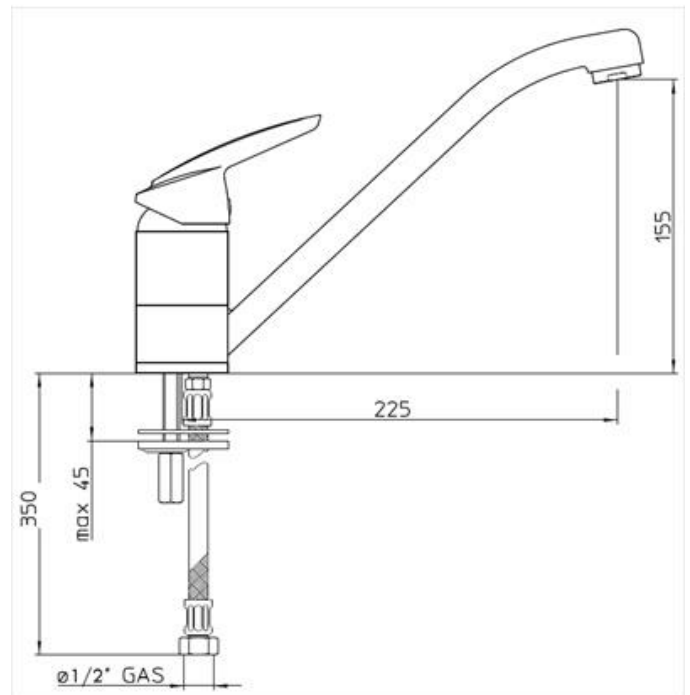

ARIA

A370

Aria Single Lever Sink Mixer

Aqua Linea proudly presents the Aria range combining a robust stature with sculptured lines, encompassing a 40mm ceramic disc cartridge. Designed to suit all single lever applications, it can also be combined with an optional extended lever to cater for high needs areas. Graceful, compact and economical, the Aria range is the essence of Italian function and style.