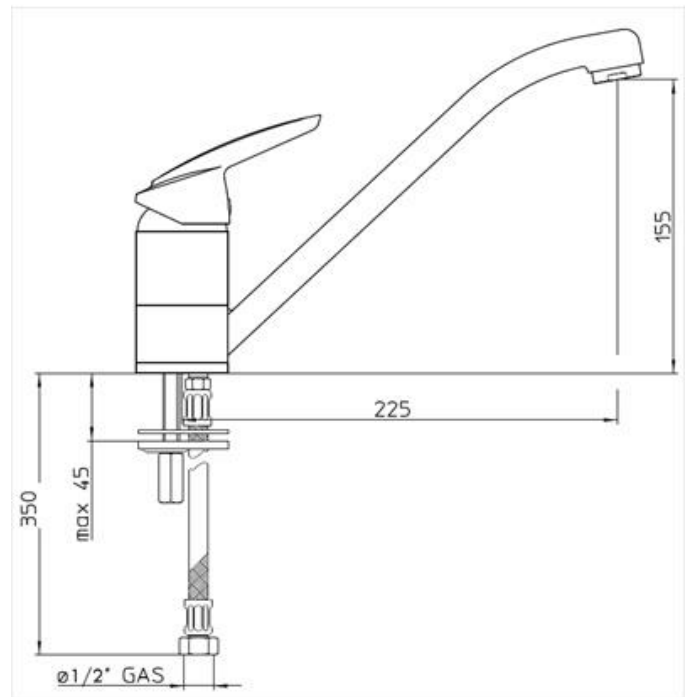

ARIA

A370DL
PWD Lever Sink Mixer

AQUA CONCEPTS

10/46 SMITH ST, SOUTHPORT, QLD 4215 PH: 07 5503 0855 FAX: 07 5503 0877

SPECIALISED PROJECT SERVICES

216/354 EASTERN VALLEY WAY, CHATSWOOD EAST, NSW, 2067

PH: 02 9417 0599 FAX: 02 9417 0755