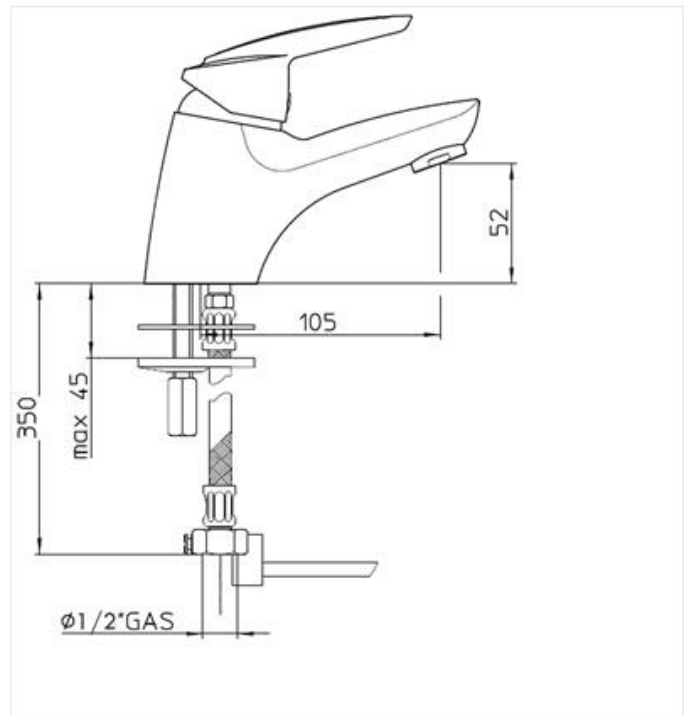

ARIA

A470
Single lever basin mixer

AQUA CONCEPTS

10/46 SMITH ST, SOUTHPORT, QLD 4215 PH: 07 5503 0855 FAX: 07 5503 0877

SPECIALISED PROJECT SERVICES

216/354 EASTERN VALLEY WAY, CHATSWOOD EAST, NSW, 2067

PH: 02 9417 0599 FAX: 02 9417 0755