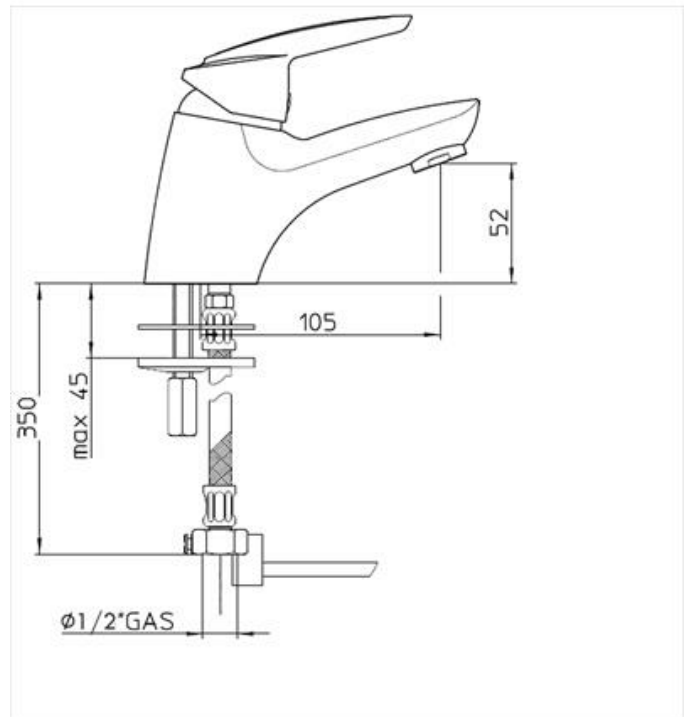

ARIA

A470DL
PWD Lever Basin Mixer

AQUA CONCEPTS

10/46 SMITH ST, SOUTHPORT, QLD 4215 PH: 07 5503 0855 FAX: 07 5503 0877

SPECIALISED PROJECT SERVICES

216/354 EASTERN VALLEY WAY, CHATSWOOD EAST, NSW, 2067

PH: 02 9417 0599 FAX: 02 9417 0755