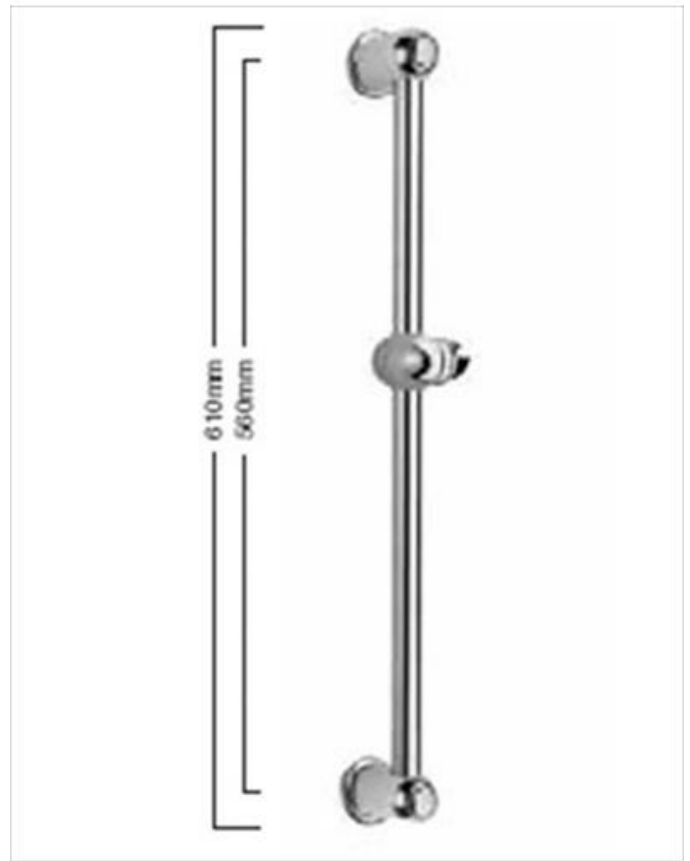

## ARIA

ASRSC

Shower rail and slider with soap dish - 3  
sprays