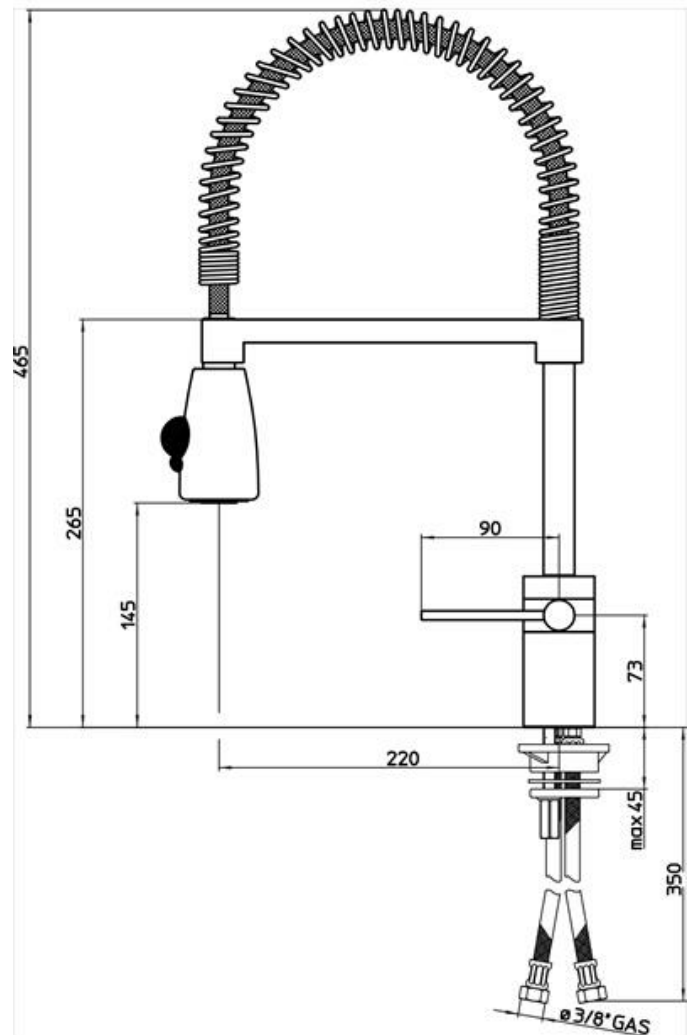

## DUO

CU00700  
Industrial Sink Mixer