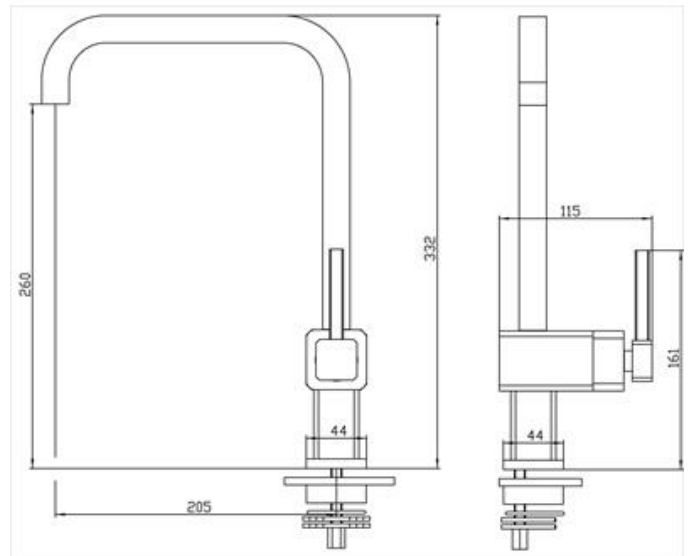

## DUO

CU7770

High rise sink mixer