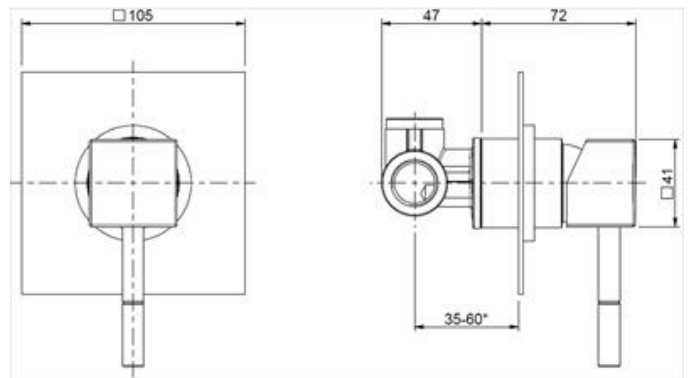

## DUO

D3030  
Single lever wall mixer