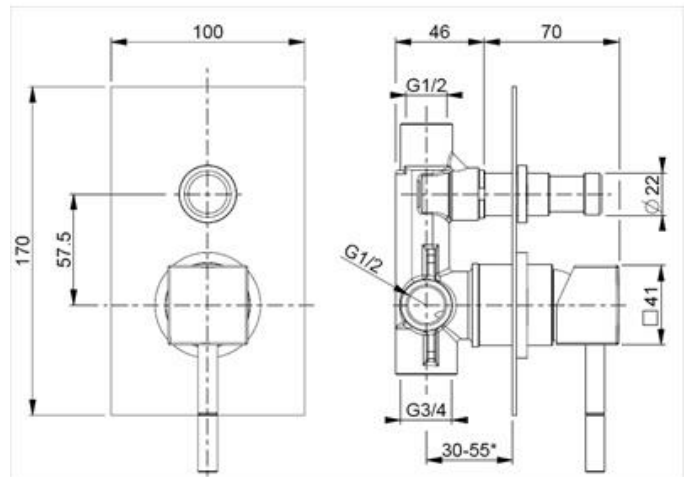

DUO

D3050

Single lever wall diverter mixer

AQUA CONCEPTS

10/46 SMITH ST, SOUTHPORT, QLD 4215 PH: 07 5503 0855 FAX: 07 5503 0877

SPECIALISED PROJECT SERVICES

216/354 EASTERN VALLEY WAY, CHATSWOOD EAST, NSW, 2067