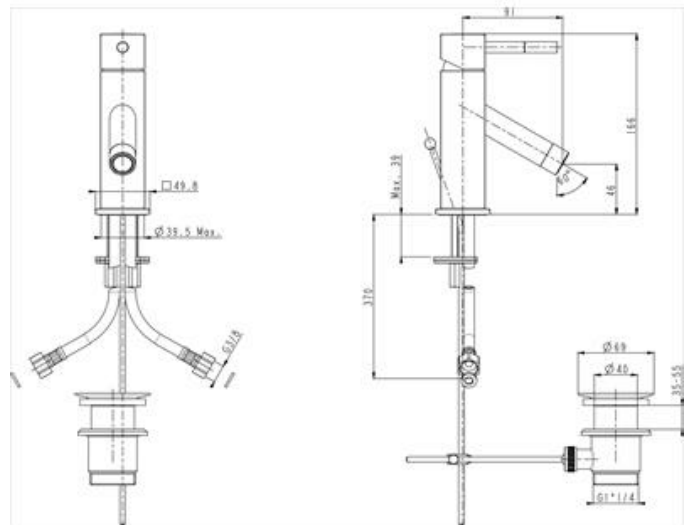

## DUO

D3700  
Single lever basin mixer