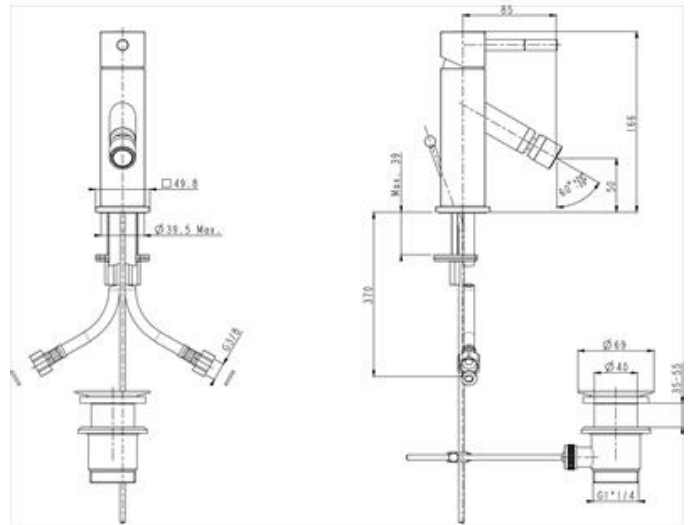

## DUO

D3810  
Single lever bidet mixer