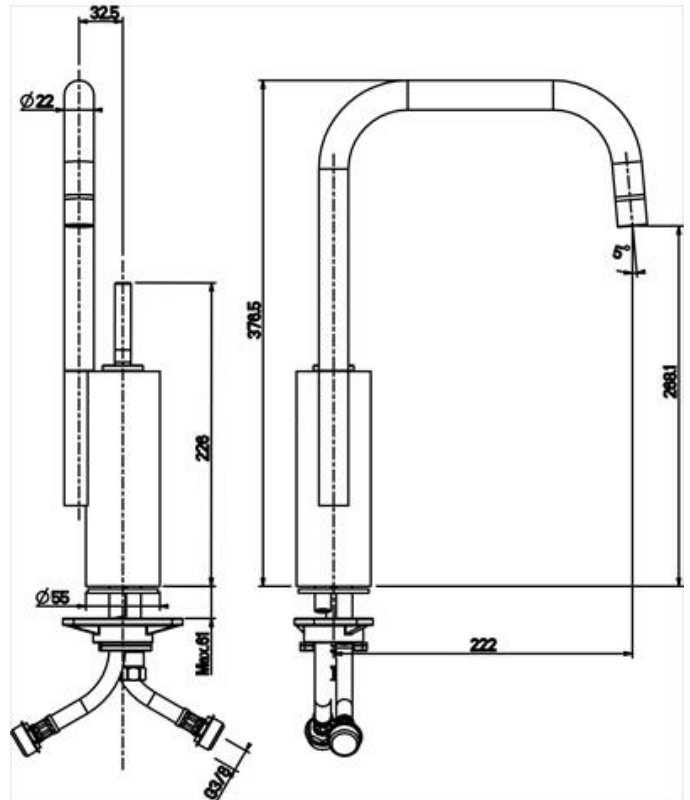

INOX

IN7950

High rise sink mixer - linea neck

AQUA CONCEPTS

10/46 SMITH ST, SOUTHPORT, QLD 4215 PH: 07 5503 0855 FAX: 07 5503 0877

SPECIALISED PROJECT SERVICES

PH: 02 9417 0599 FAX: 02 9417 0755