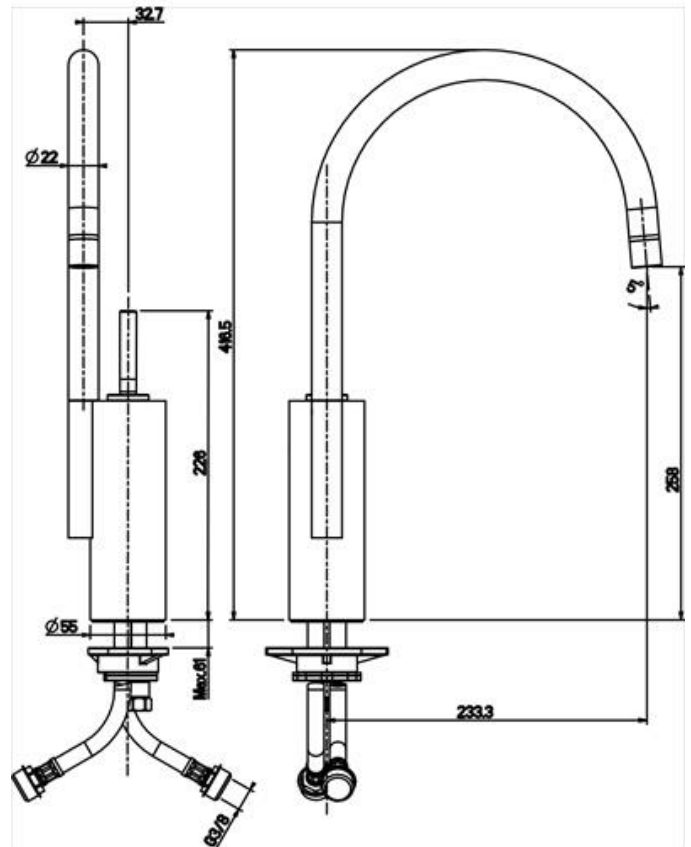

INOX

IN7960

High rise sink mixer - goose neck

AQUA CONCEPTS

10/46 SMITH ST, SOUTHPORT, QLD 4215 PH: 07 5503 0855 FAX: 07 5503 0877

SPECIALISED PROJECT SERVICES

PH: 02 9417 0599 FAX: 02 9417 0755