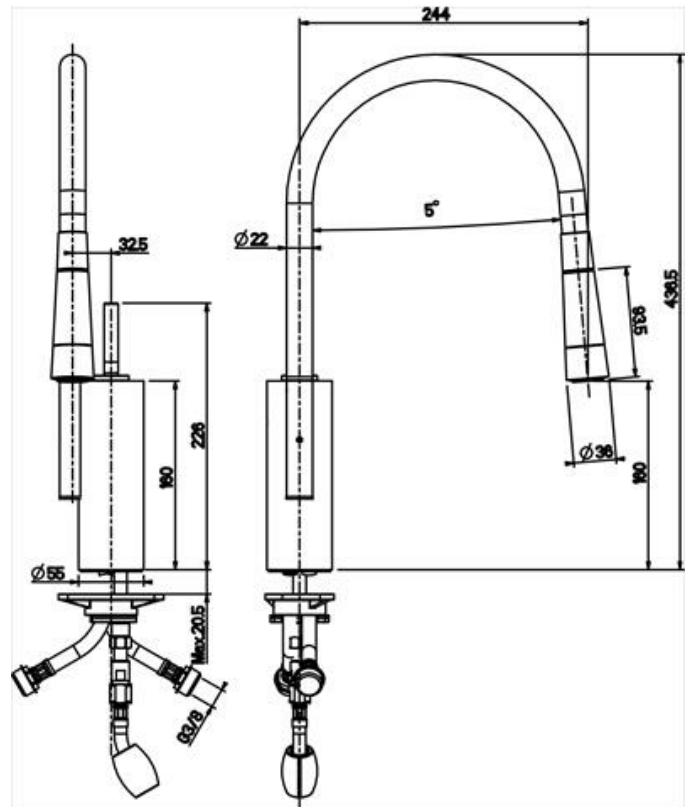

INOX

IN7962

High rise sink mixer with pull out 2 sprays

AQUA CONCEPTS

10/46 SMITH ST, SOUTHPORT, QLD 4215 PH: 07 5503 0855 FAX: 07 5503 0877

SPECIALISED PROJECT SERVICES

PH: 02 9417 0599 FAX: 02 9417 0755